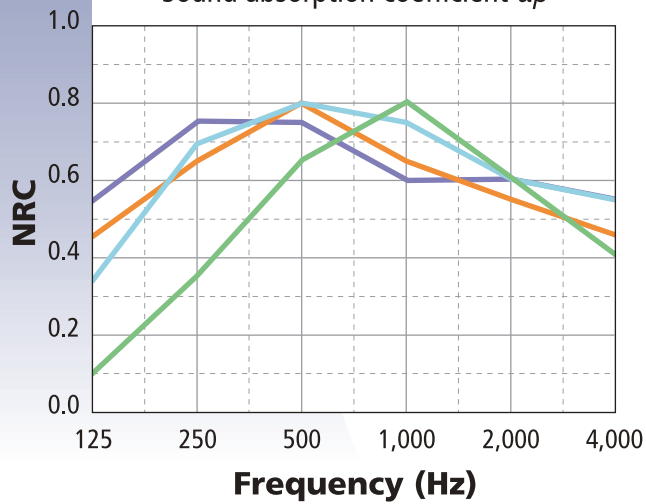

Color of non-woven fabric:

White

Open Area:

9.8%

STRATUM ROUND

Sound absorption coefficient *ap*

Cavity Depth 2" Felt Only	0.10	0.35	0.65	0.80	0.60	0.40
Cavity Depth 8" Felt Only	0.45	0.65	0.80	0.65	0.55	0.45
Cavity Depth 2" with 2" fiberglass	0.35	0.70	0.80	0.75	0.60	0.50
Cavity Depth 8" with 2" fiberglass	0.55	0.75	0.75	0.60	0.60	0.55