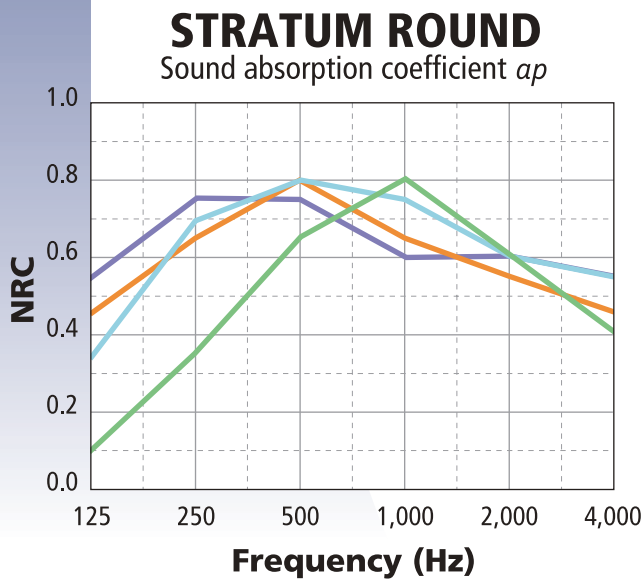

# Stratum Round 1200 x 2400 R 2/4

**Perforation type:**

Round

**Size:**

1200 x 2400mm

**Thickness:**

12.5mm

**Color of non-woven fabric:**

Off White

**Open Area:**

8.6%

<b>Cavity Depth 2" Felt Only</b>	0.10	0.35	0.65	0.80	0.60	0.40
<b>Cavity Depth 8" Felt Only</b>	0.45	0.65	0.80	0.65	0.55	0.45
<b>Cavity Depth 2" with 2" fiberglass</b>	0.35	0.70	0.80	0.75	0.60	0.50
<b>Cavity Depth 8" with 2" fiberglass</b>	0.55	0.75	0.75	0.60	0.60	0.55