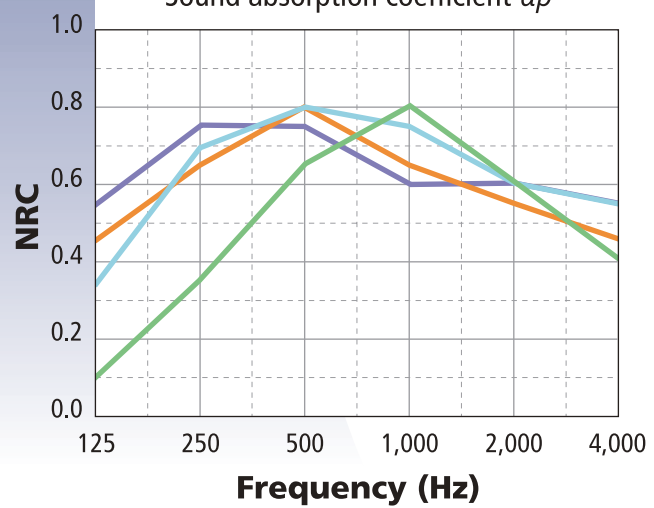

Stratum Round

900 x 2700 R 2/6

Perforation type:
Round

Size:
900mm x 2700mm

Thickness:
12.5mm

Color of non-woven fabric:
Off White

Open Area:
7.1% - 9.8%

STRATUM ROUND

Sound absorption coefficient a_p

— Cavity Depth 2" Felt Only	0.10	0.35	0.65	0.80	0.60	0.40
— Cavity Depth 8" Felt Only	0.45	0.65	0.80	0.65	0.55	0.45
— Cavity Depth 2" with 2" fiberglass	0.35	0.70	0.80	0.75	0.60	0.50
— Cavity Depth 8" with 2" fiberglass	0.55	0.75	0.75	0.60	0.60	0.55