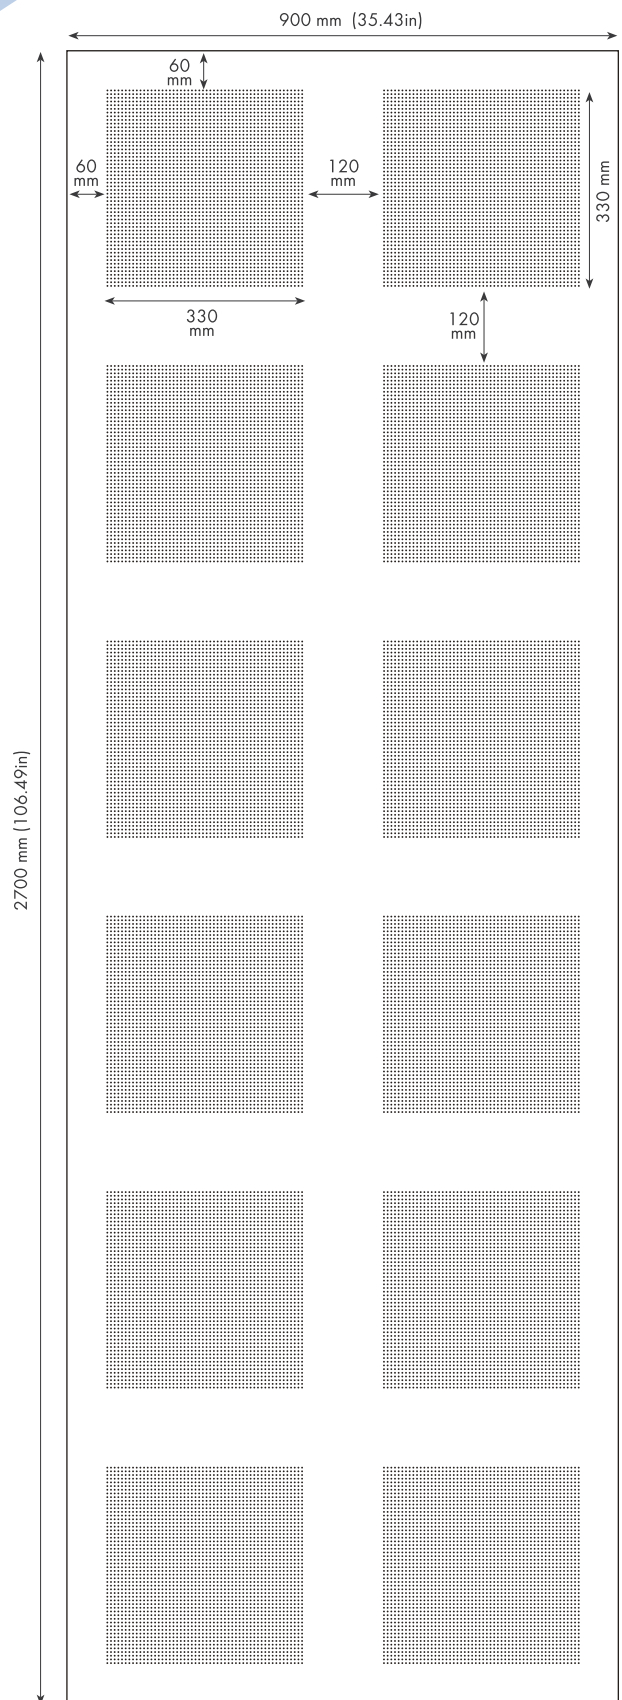

Stratum Round

900 x 2700 R 2/6

Perforation type:
Round

Size:
900mm x 2700mm

Thickness:
12.5mm

Color of non-woven fabric:
Off White

Open Area:
7.1% - 9.8%

STRATUM ROUND

Sound absorption coefficient a_p

— Cavity Depth 2" Felt Only	0.10	0.35	0.65	0.80	0.60	0.40
— Cavity Depth 8" Felt Only	0.45	0.65	0.80	0.65	0.55	0.45
— Cavity Depth 2" with 2" fiberglass	0.35	0.70	0.80	0.75	0.60	0.50
— Cavity Depth 8" with 2" fiberglass	0.55	0.75	0.75	0.60	0.60	0.55