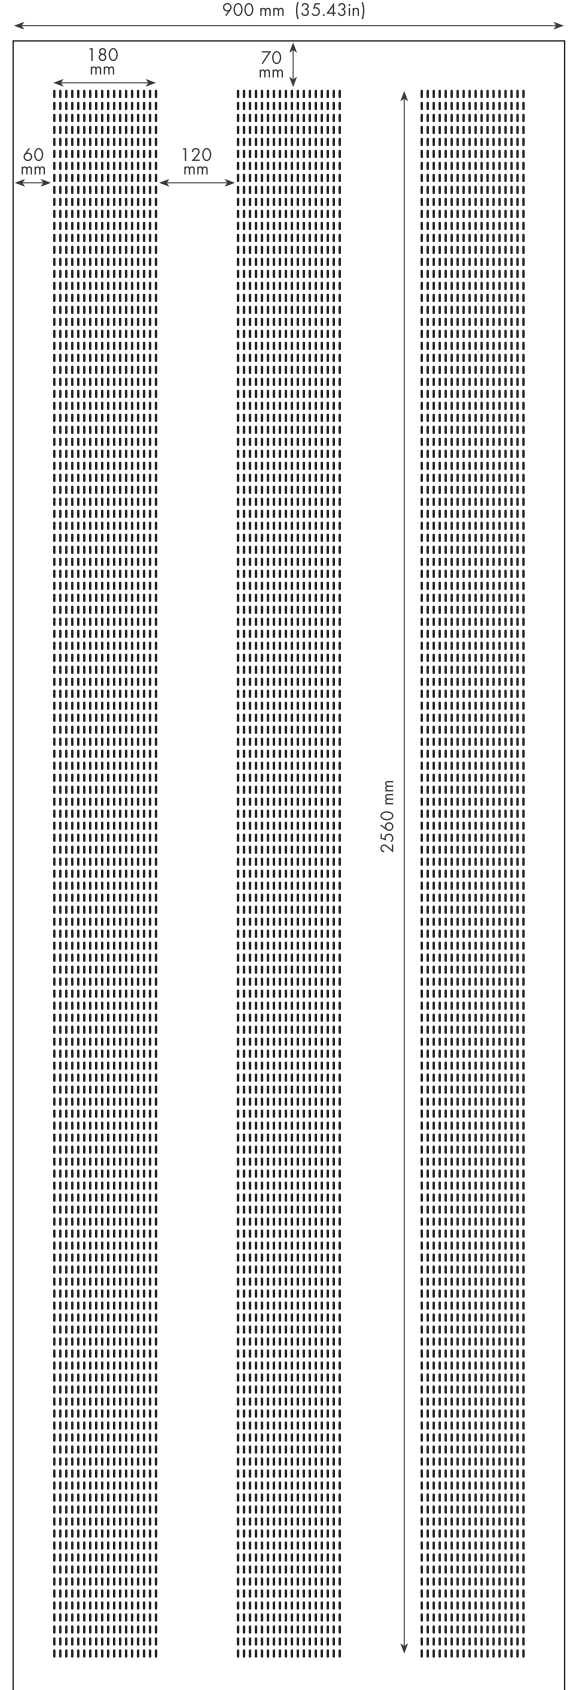

Stratum Slotted

900 x 2700 S 3/1

Perforation type:
Slotted

Size:
900mm x 2700mm

Thickness:
12.5mm

Color of non-woven fabric:
White

Open Area:
15.9%

STRATUM SLOTTED

Sound absorption coefficient *a_p*

—	Cavity Depth 2" Felt Only	0.10	0.35	0.65	0.80	0.60	0.40
—	Cavity Depth 8" Felt Only	0.45	0.65	0.80	0.75	0.75	0.75
—	Cavity Depth 2" with 2" fiberglass	0.40	0.80	0.95	0.95	0.85	0.90
—	Cavity Depth 8" with 2" fiberglass	0.75	0.90	0.90	0.85	0.90	0.95