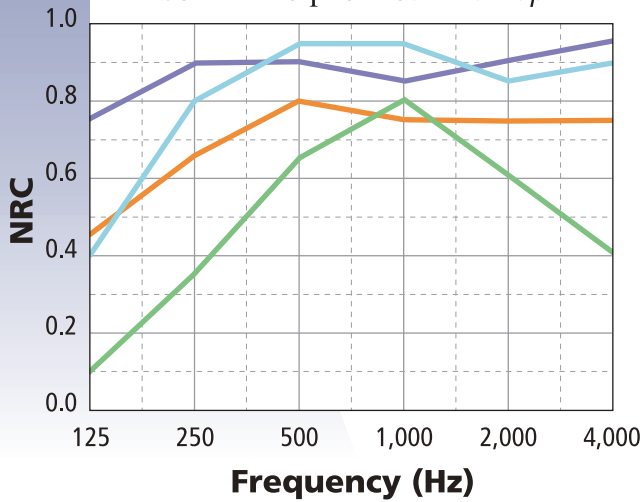

Stratum Slotted

900 x 2700 S 3/1

Perforation type:
Slotted

Size:
900mm x 2700mm

Thickness:
12.5mm

Color of non-woven fabric:
White

Open Area:
15.9%

STRATUM SLOTTED

Sound absorption coefficient *a_p*

—	Cavity Depth 2" Felt Only	0.10	0.35	0.65	0.80	0.60	0.40
—	Cavity Depth 8" Felt Only	0.45	0.65	0.80	0.75	0.75	0.75
—	Cavity Depth 2" with 2" fiberglass	0.40	0.80	0.95	0.95	0.85	0.90
—	Cavity Depth 8" with 2" fiberglass	0.75	0.90	0.90	0.85	0.90	0.95