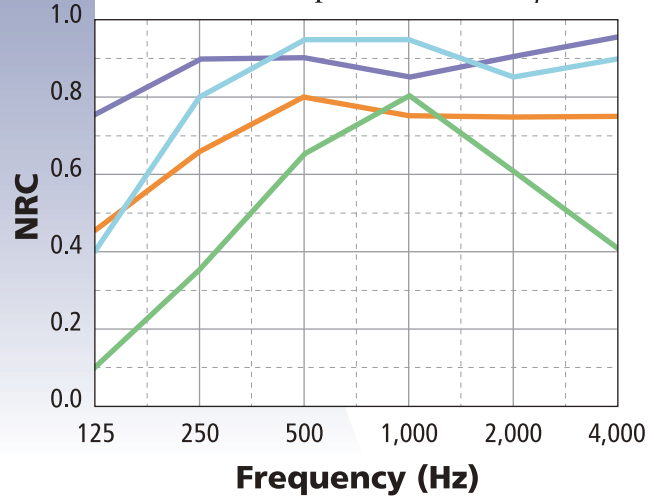

Stratum Slotted

900 x 2400 S 3/2

Perforation type:
Slotted

Size:
900mm x 2400mm

Thickness:
12.5mm

Color of non-woven fabric:
White

Open Area:
15.0%

STRATUM SLOTTED

Sound absorption coefficient *a_p*

—	Cavity Depth 2" Felt Only	0.10	0.35	0.65	0.80	0.60	0.40
—	Cavity Depth 8" Felt Only	0.45	0.65	0.80	0.75	0.75	0.75
—	Cavity Depth 2" with 2" fiberglass	0.40	0.80	0.95	0.95	0.85	0.90
—	Cavity Depth 8" with 2" fiberglass	0.75	0.90	0.90	0.85	0.90	0.95