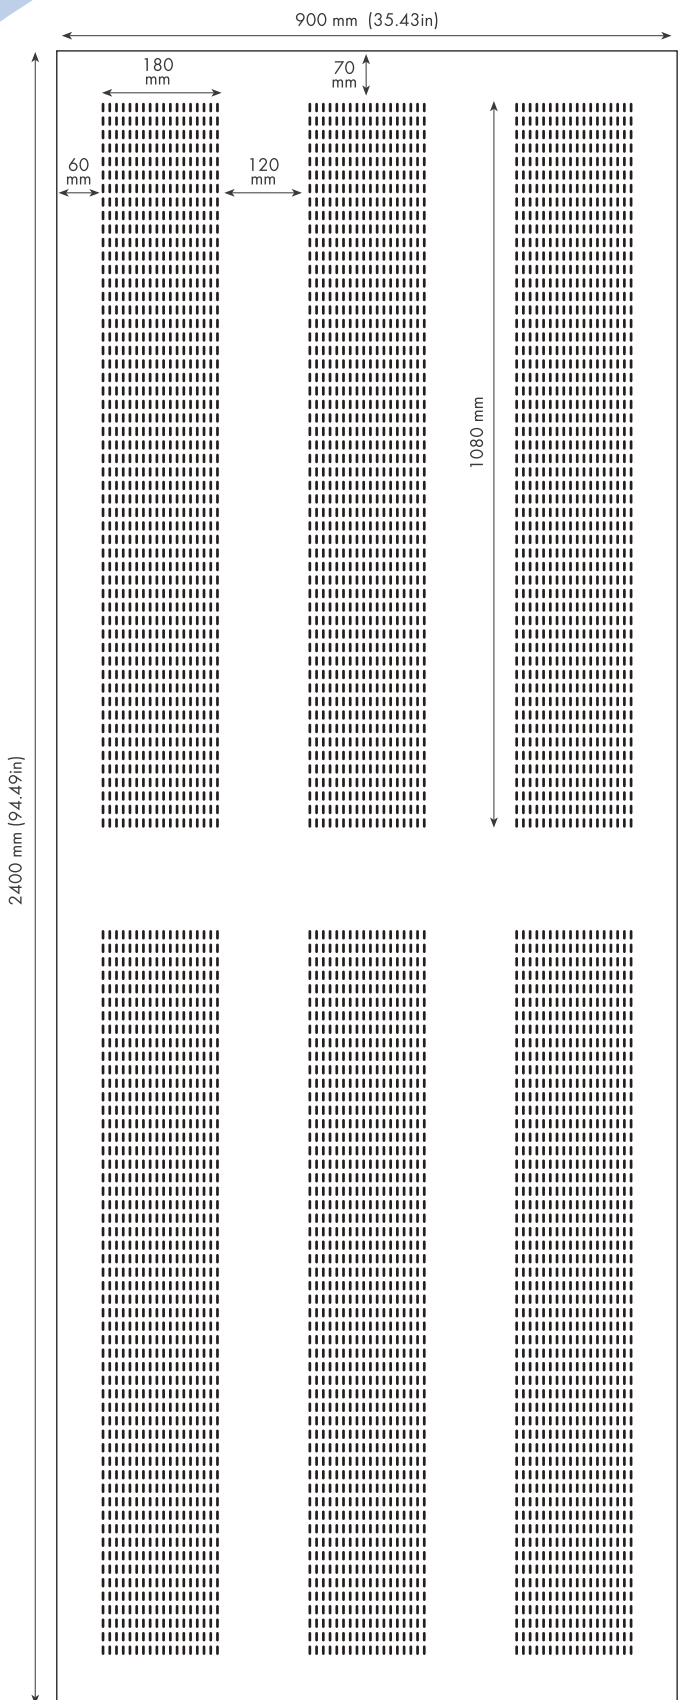

Stratum Slotted

900 x 2400 S 3/2

Perforation type:
Slotted

Size:
900mm x 2400mm

Thickness:
12.5mm

Color of non-woven fabric:
White

Open Area:
15.0%

STRATUM SLOTTED

Sound absorption coefficient *a_p*

—	Cavity Depth 2" Felt Only	0.10	0.35	0.65	0.80	0.60	0.40
—	Cavity Depth 8" Felt Only	0.45	0.65	0.80	0.75	0.75	0.75
—	Cavity Depth 2" with 2" fiberglass	0.40	0.80	0.95	0.95	0.85	0.90
—	Cavity Depth 8" with 2" fiberglass	0.75	0.90	0.90	0.85	0.90	0.95