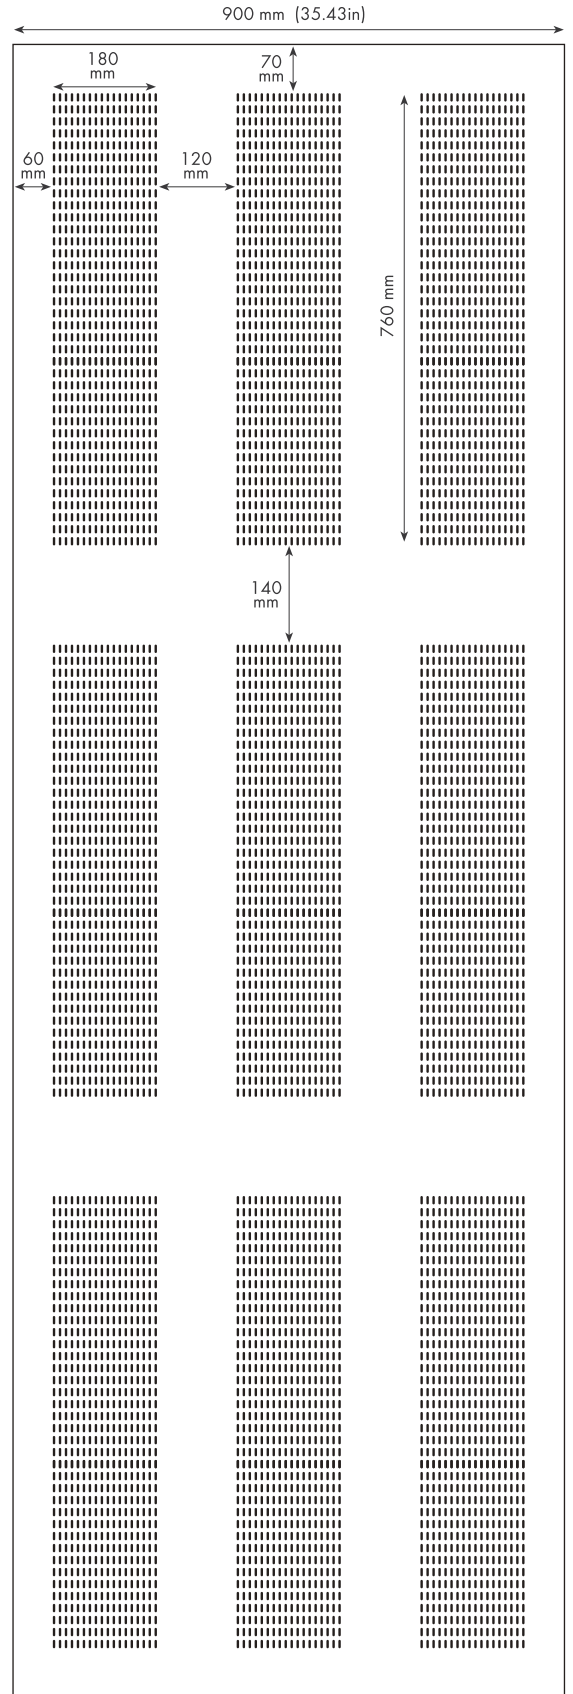

Stratum Slotted

900 x 2700 S 3/3

Perforation type:
Slotted

Size:
900mm x 2700mm

Thickness:
12.5mm

Color of non-woven fabric:
White

Open Area:
12.2%

STRATUM SLOTTED

Sound absorption coefficient *ap*

—	Cavity Depth 2" Felt Only	0.10	0.35	0.65	0.80	0.60	0.40
—	Cavity Depth 8" Felt Only	0.45	0.65	0.80	0.75	0.75	0.75
—	Cavity Depth 2" with 2" fiberglass	0.40	0.80	0.95	0.95	0.85	0.90
—	Cavity Depth 8" with 2" fiberglass	0.75	0.90	0.90	0.85	0.90	0.95