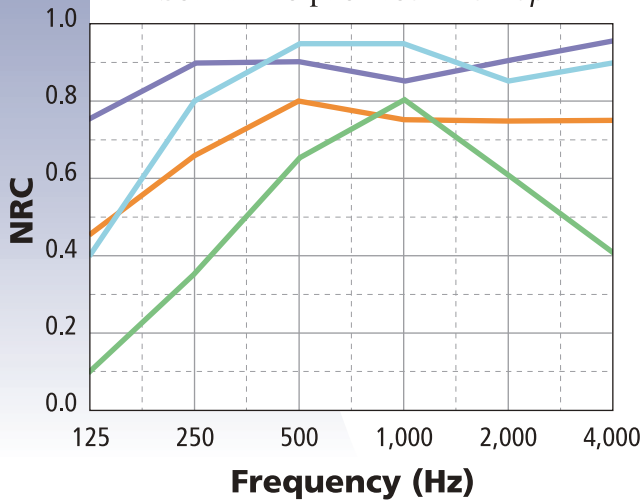

Stratum Slotted

900 x 2700 S 3/3

Perforation type:
Slotted

Size:
900mm x 2700mm

Thickness:
12.5mm

Color of non-woven fabric:
White

Open Area:
12.2%

STRATUM SLOTTED

Sound absorption coefficient *ap*

—	Cavity Depth 2" Felt Only	0.10	0.35	0.65	0.80	0.60	0.40
—	Cavity Depth 8" Felt Only	0.45	0.65	0.80	0.75	0.75	0.75
—	Cavity Depth 2" with 2" fiberglass	0.40	0.80	0.95	0.95	0.85	0.90
—	Cavity Depth 8" with 2" fiberglass	0.75	0.90	0.90	0.85	0.90	0.95