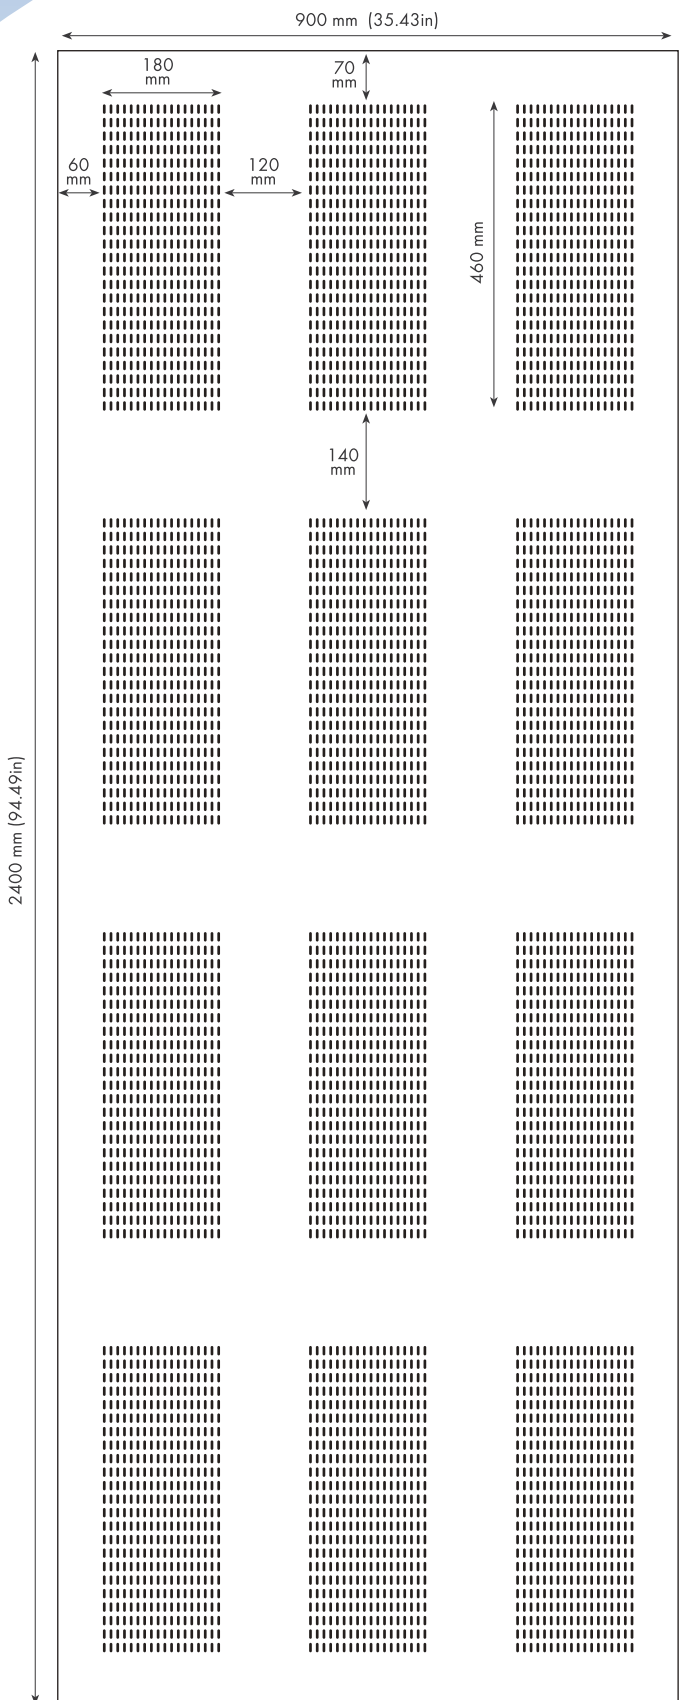

Stratum Slotted

900 x 2400 S 3/4

Perforation type:
Slotted

Size:
900mm x 2400mm

Thickness:
12.5mm

Color of non-woven fabric:
White

Open Area:
13.3%

STRATUM SLOTTED

Sound absorption coefficient *ap*

—	Cavity Depth 2" Felt Only	0.10	0.35	0.65	0.80	0.60	0.40
—	Cavity Depth 8" Felt Only	0.45	0.65	0.80	0.75	0.75	0.75
—	Cavity Depth 2" with 2" fiberglass	0.40	0.80	0.95	0.95	0.85	0.90
—	Cavity Depth 8" with 2" fiberglass	0.75	0.90	0.90	0.85	0.90	0.95