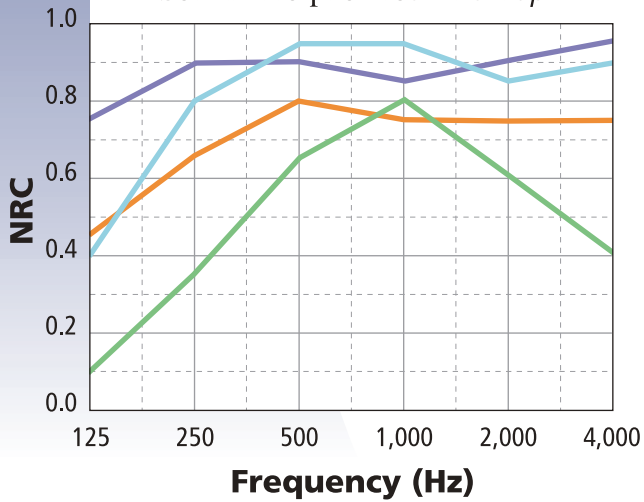

Stratum Slotted

900 x 2400 S 3/4

Perforation type:
Slotted

Size:
900mm x 2400mm

Thickness:
12.5mm

Color of non-woven fabric:
White

Open Area:
13.3%

STRATUM SLOTTED

Sound absorption coefficient *ap*

—	Cavity Depth 2" Felt Only	0.10	0.35	0.65	0.80	0.60	0.40
—	Cavity Depth 8" Felt Only	0.45	0.65	0.80	0.75	0.75	0.75
—	Cavity Depth 2" with 2" fiberglass	0.40	0.80	0.95	0.95	0.85	0.90
—	Cavity Depth 8" with 2" fiberglass	0.75	0.90	0.90	0.85	0.90	0.95