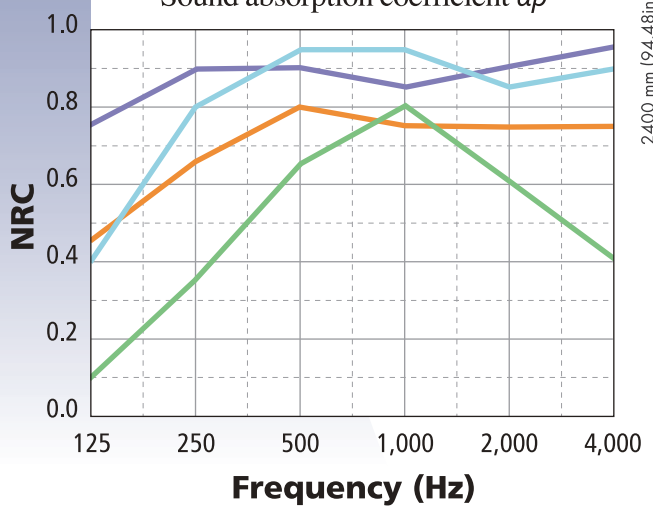

Color of non-woven fabric:

White

Open Area:

15.9%

STRATUM SLOTTED

Sound absorption coefficient *ap*

	125	250	500	1,000	2,000	4,000
Cavity Depth 2" Felt Only	0.10	0.35	0.65	0.80	0.60	0.40
Cavity Depth 8" Felt Only	0.45	0.65	0.80	0.75	0.75	0.75
Cavity Depth 2" with 2" fiberglass	0.40	0.80	0.95	0.95	0.85	0.90
Cavity Depth 8" with 2" fiberglass	0.75	0.90	0.90	0.85	0.90	0.95