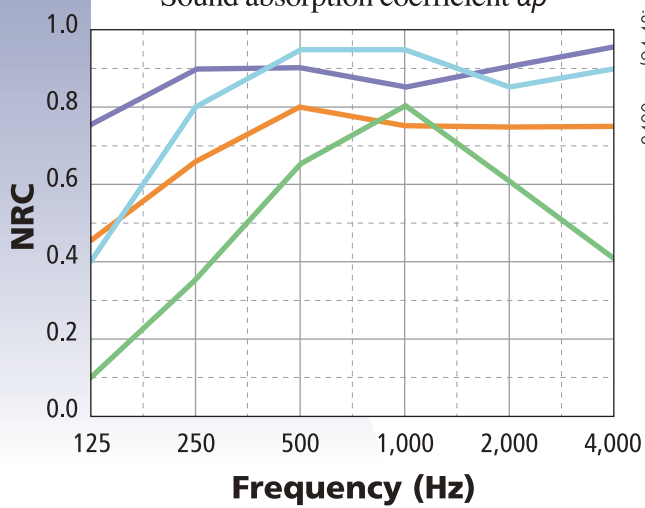

Stratum Slotted 1200 x 2400 S 4/4

Perforation type:

Slotted

Size:

1200mm x 2400mm

Thickness:

12.5mm

Color of non-woven fabric:

White

Open Area:

13.3%

STRATUM SLOTTED

Sound absorption coefficient *ap*

	125	250	500	1,000	2,000	4,000
Cavity Depth 2" Felt Only	0.10	0.35	0.65	0.80	0.60	0.40
Cavity Depth 8" Felt Only	0.45	0.65	0.80	0.75	0.75	0.75
Cavity Depth 2" with 2" fiberglass	0.40	0.80	0.95	0.95	0.85	0.90
Cavity Depth 8" with 2" fiberglass	0.75	0.90	0.90	0.85	0.90	0.95